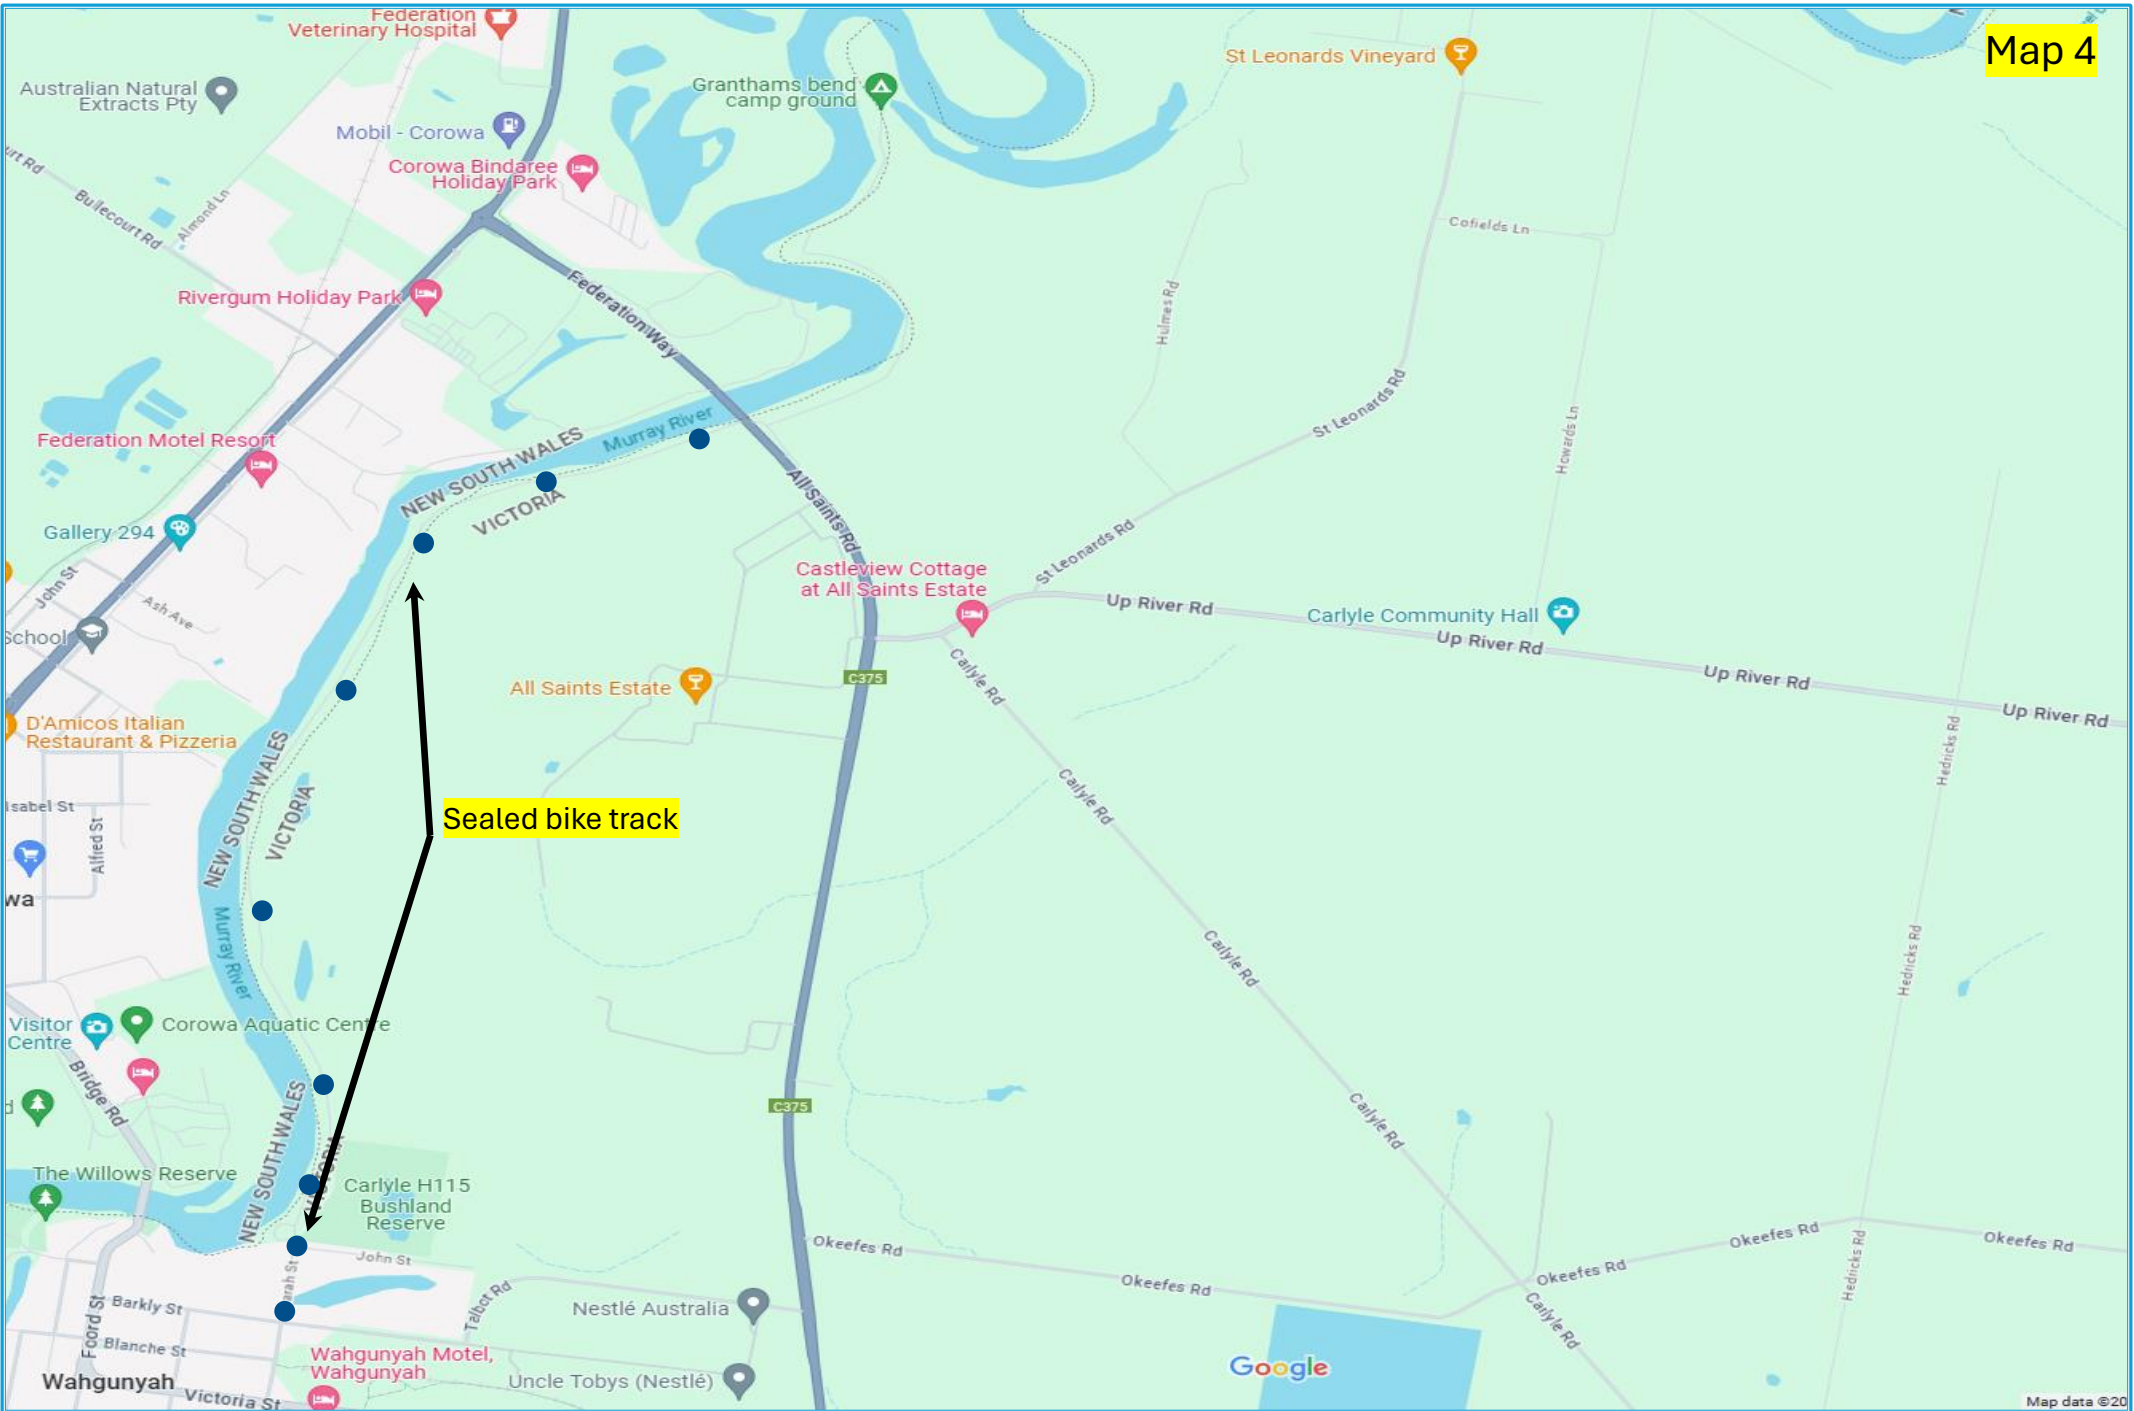

## Vintage Ride Maps

Rotary Club of Rutherglen

- Legend:
- Roads to avoid
  - Sealed roads / Rail trail
  - Gravel roads

Rail Trail to Wahgunyah

Rail Trail

Rutherglen Convent Start / Finish

2

3

7

6

Sealed bike track

Sealed bike track

Rail Trail

Cofield's Winery  
For  
Lunch