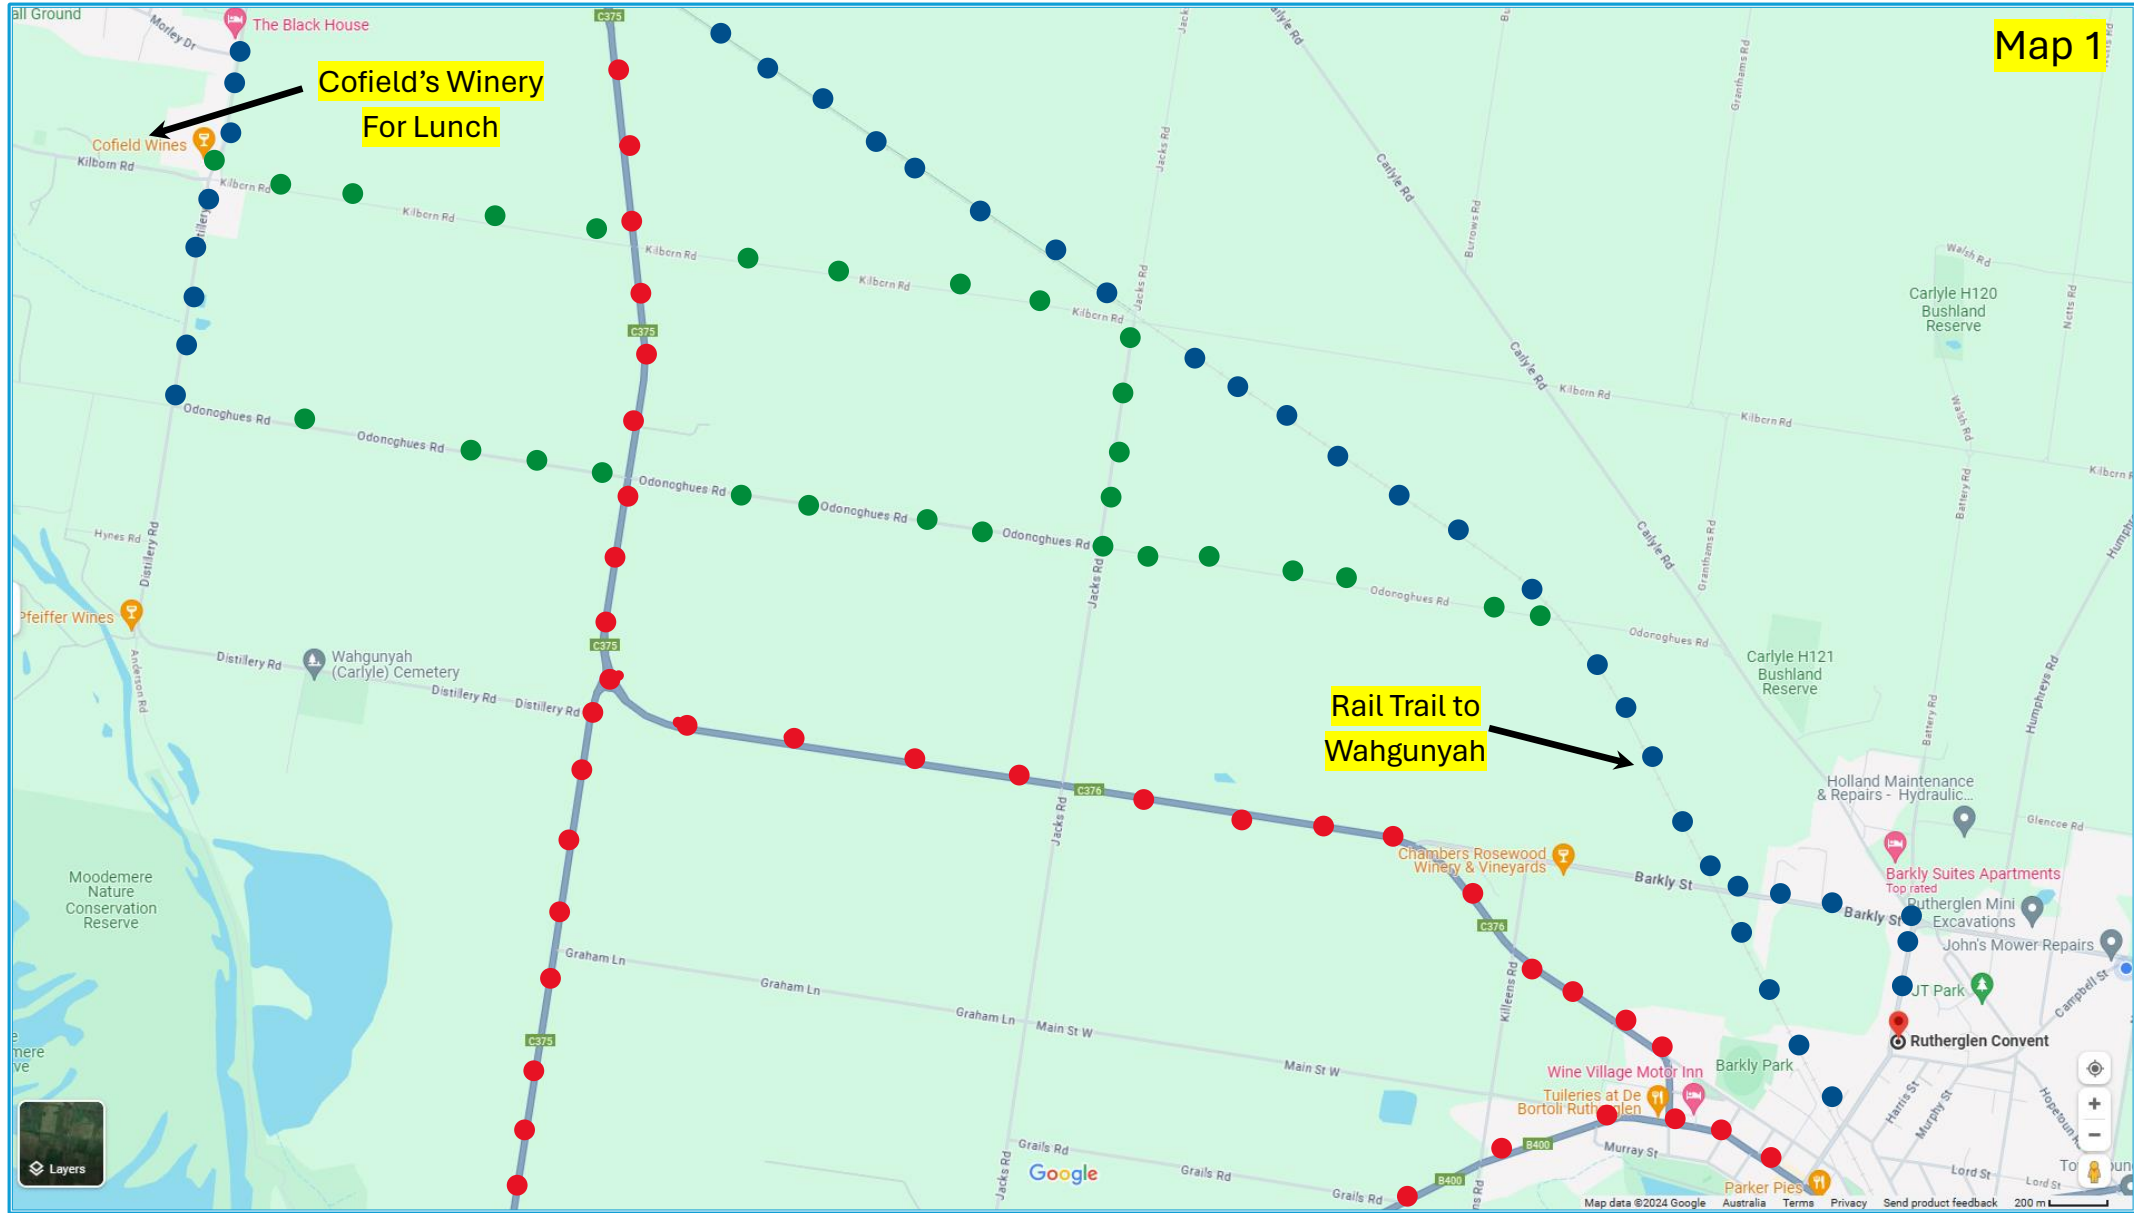

## Vintage Ride Maps

Rotary Club of Rutherglen

- Legend:
- Roads to avoid
  - Sealed roads / Rail trail
  - Gravel roads

Rail Trail to Wahgunyah

Rail Trail

Rutherglen Convent Start / Finish

2

3

7

6

Sealed bike track

Sealed bike track

Rail Trail

Cofield's Winery  
For  
Lunch