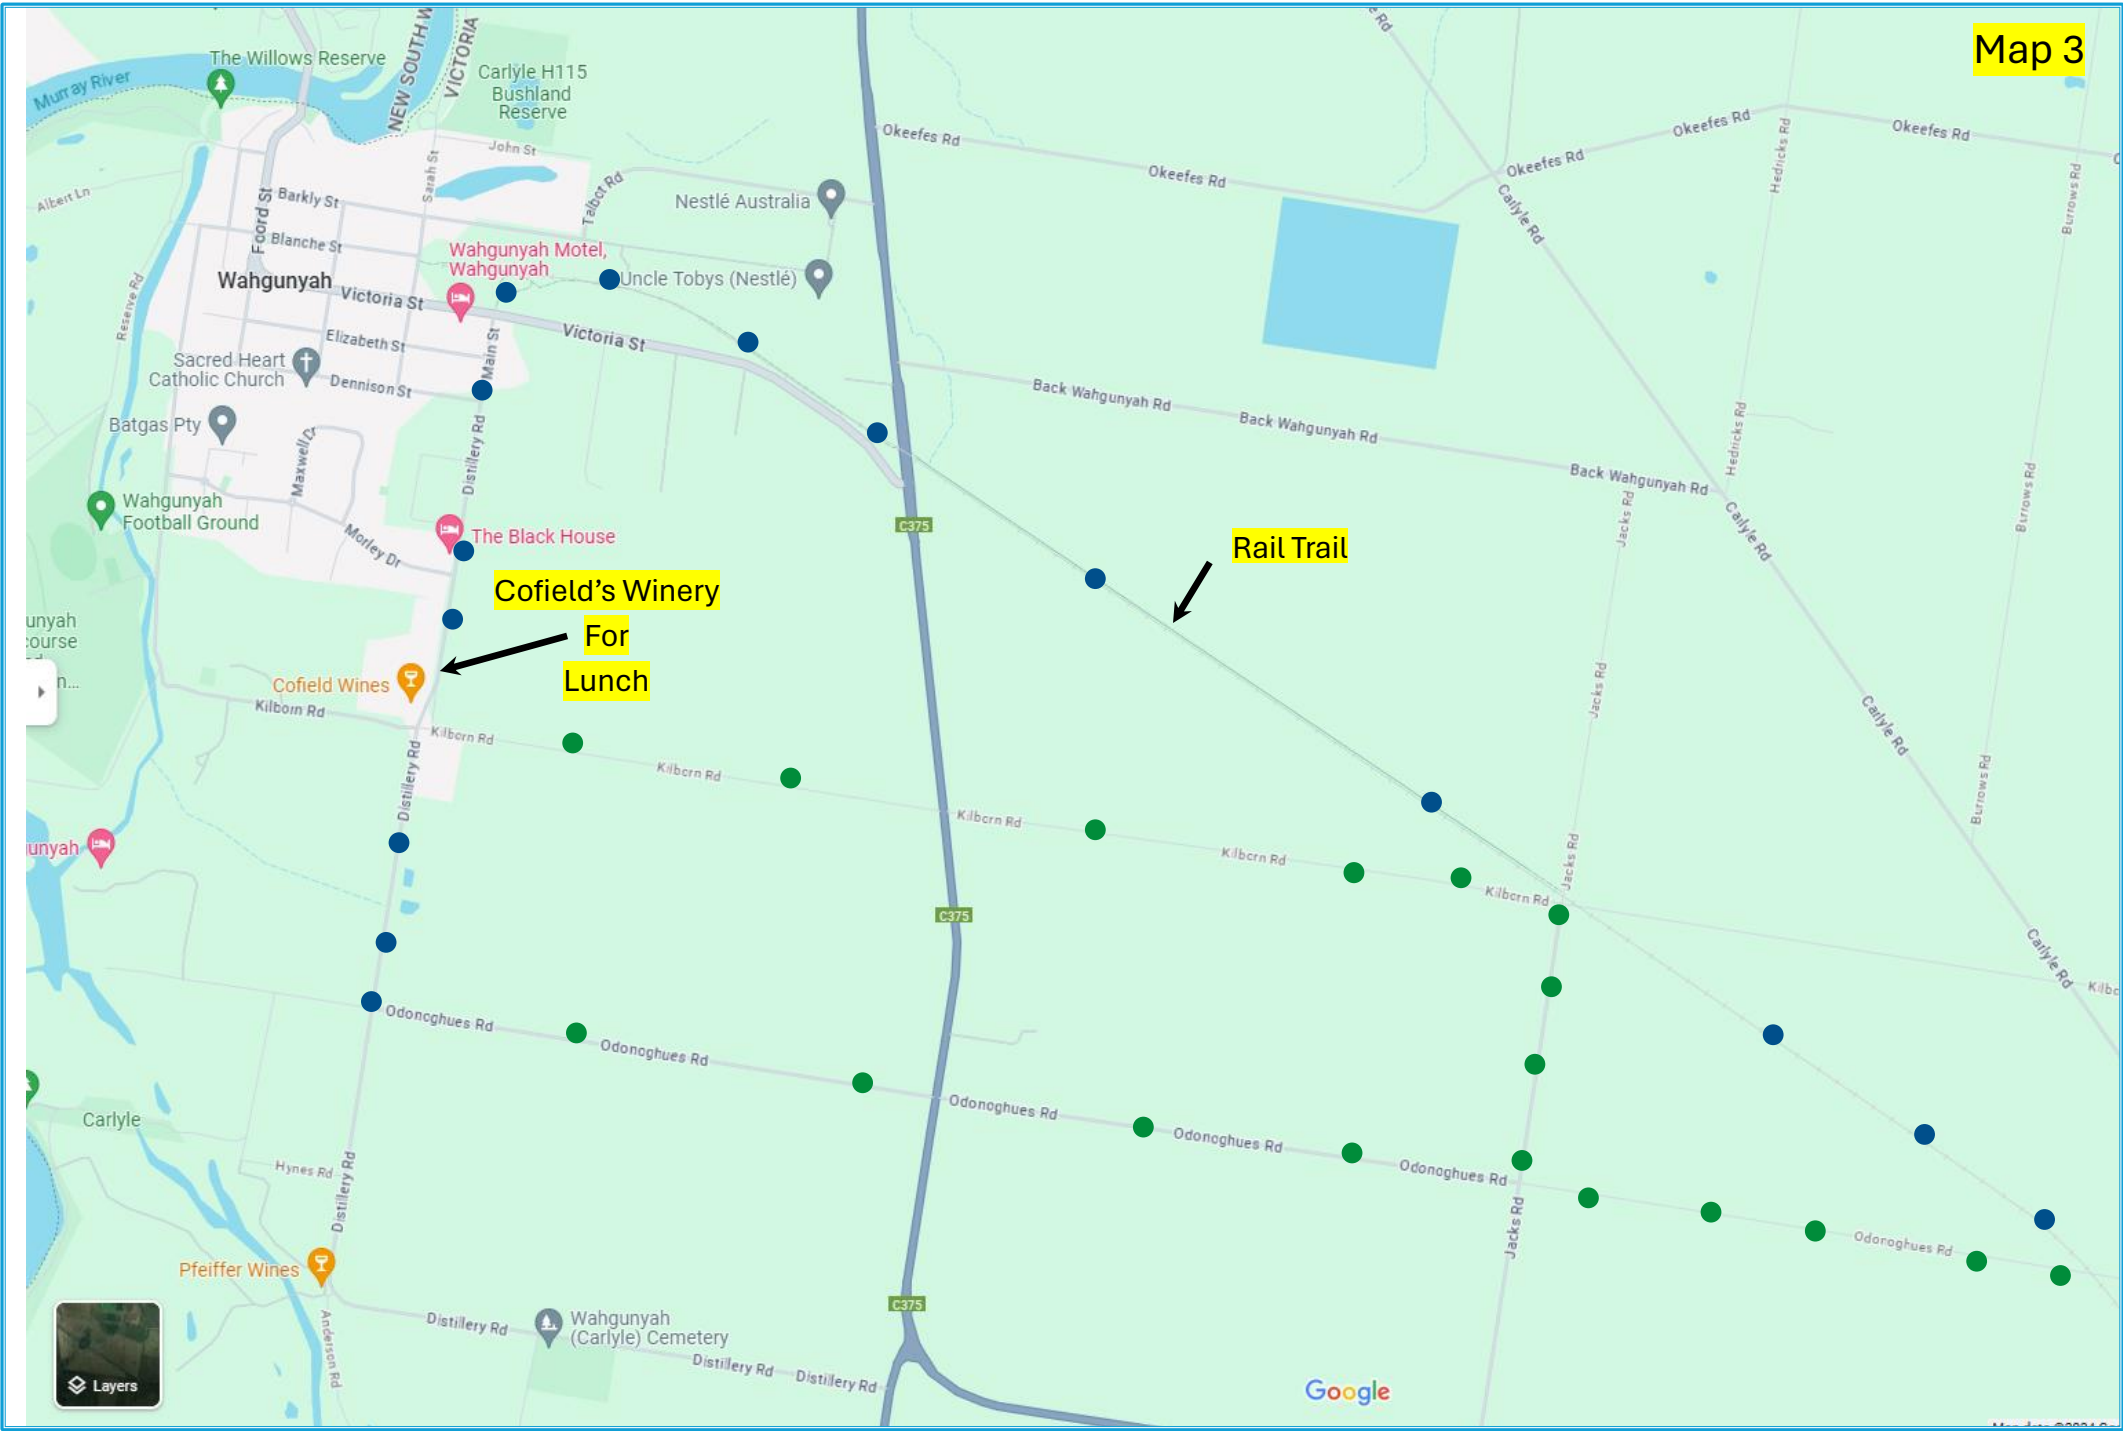

## Vintage Ride Maps

Rotary Club of Rutherglen

- Legend:
- Roads to avoid
  - Sealed roads / Rail trail
  - Gravel roads

Rail Trail to Wahgunyah

Rail Trail

Rutherglen Convent Start / Finish

2

3

1

4

5

8

9

10

12

11

7

6

Sealed bike track

Sealed bike track

Rail Trail

Cofield's Winery  
For  
Lunch