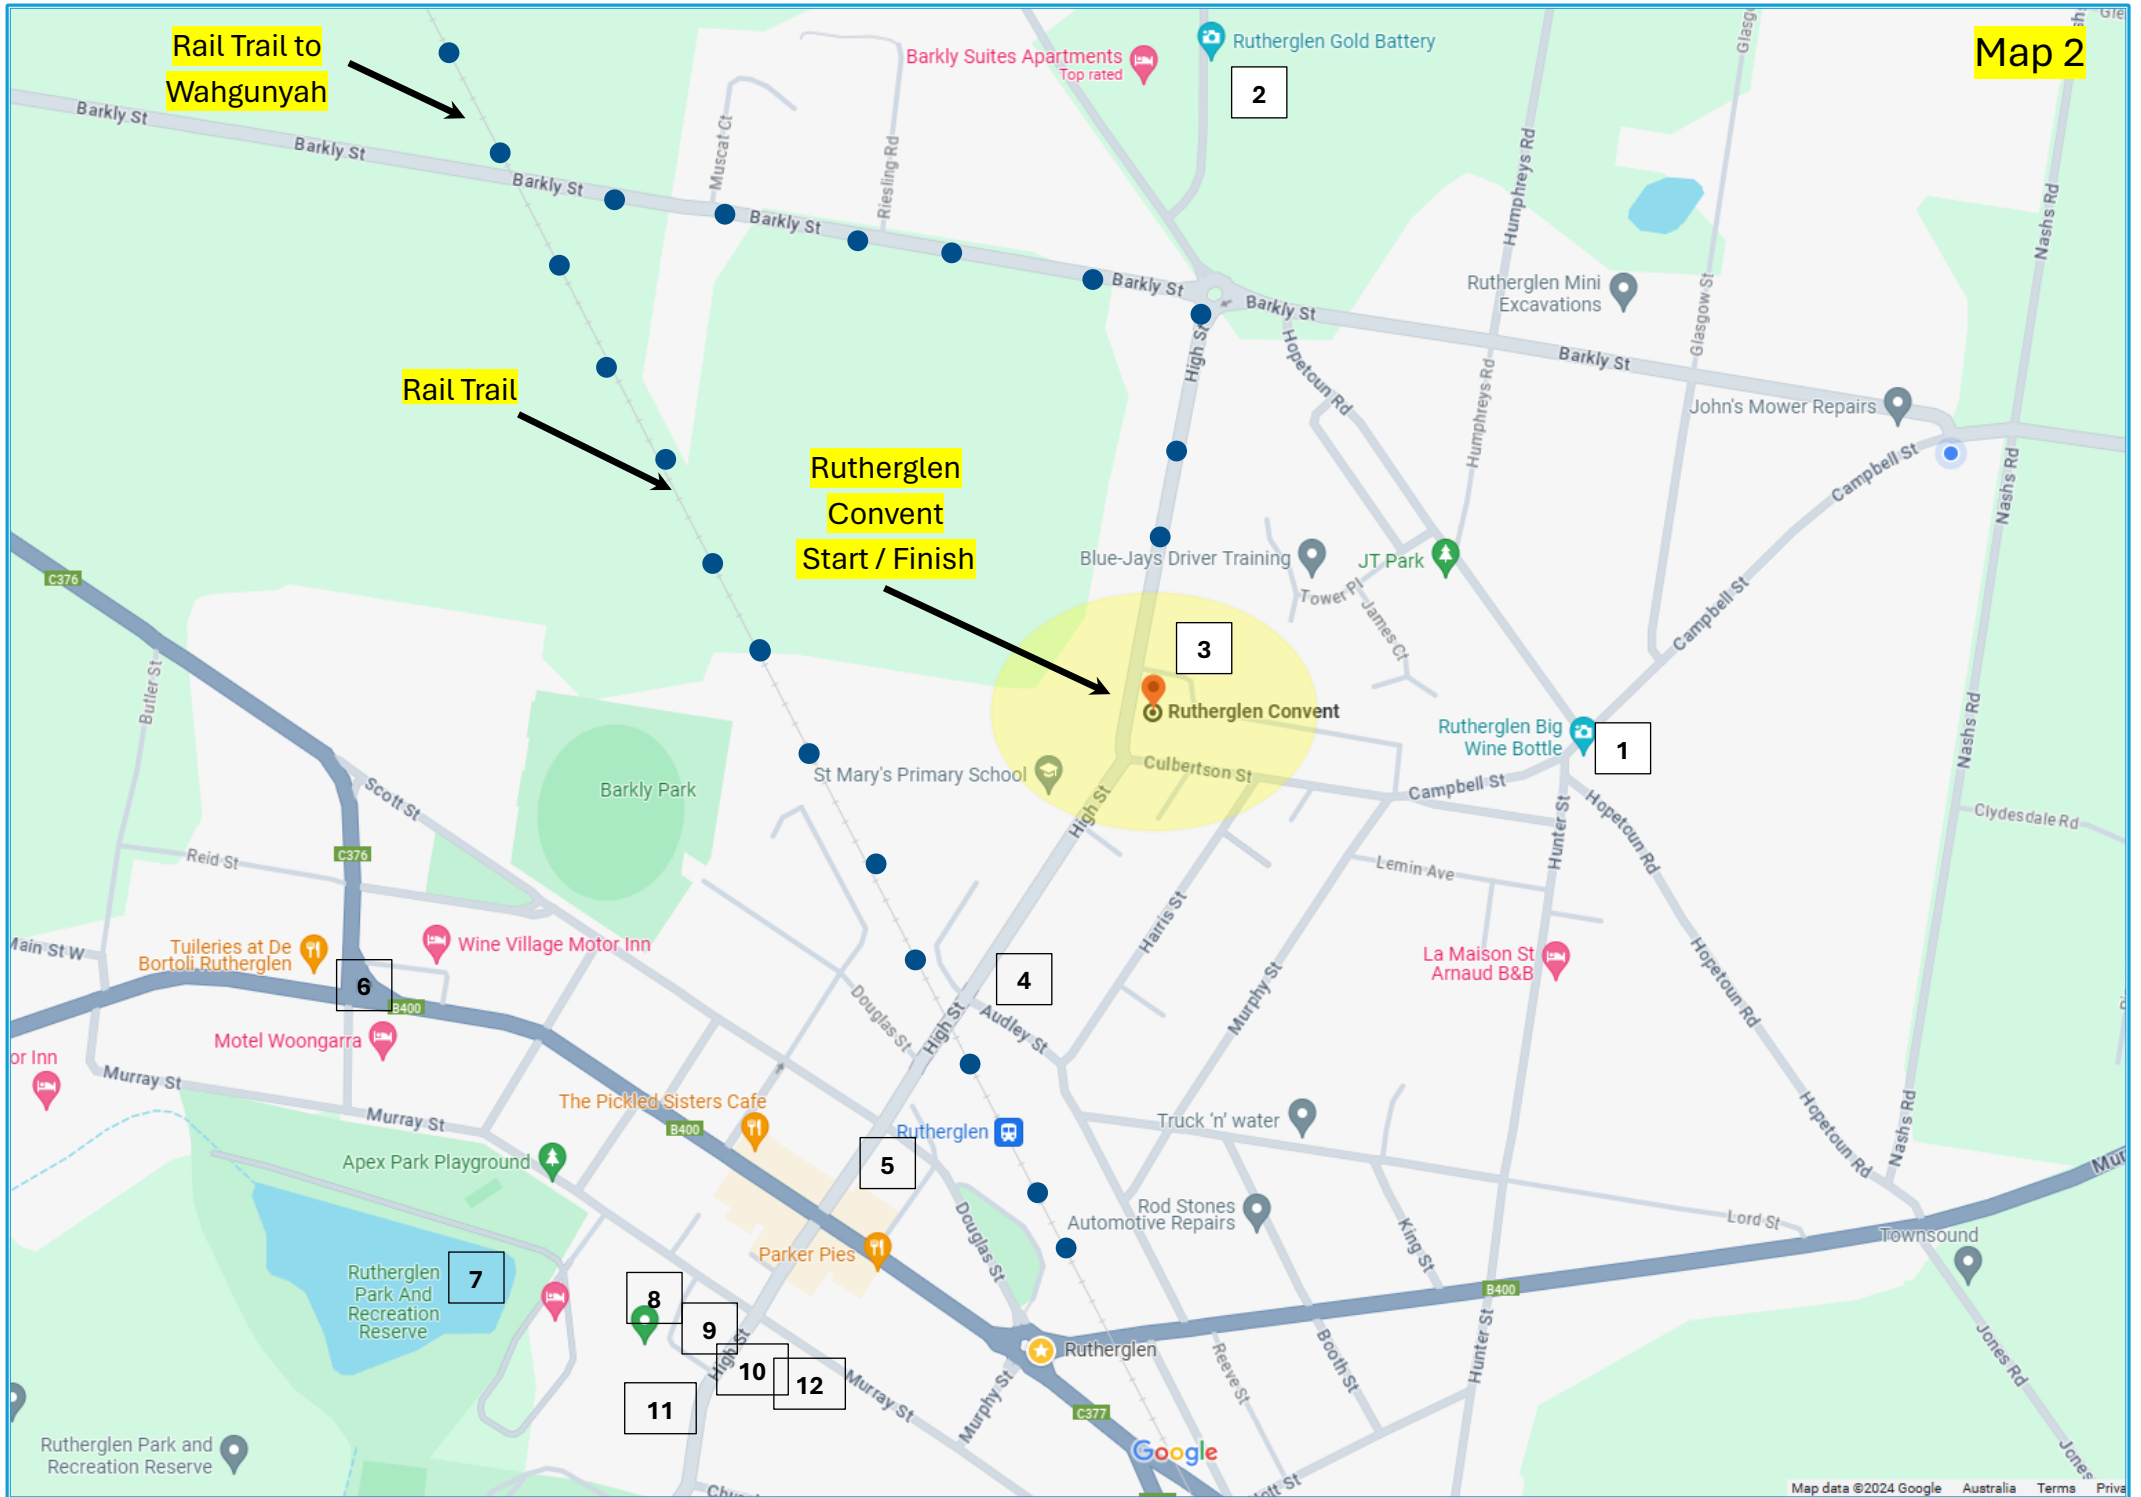

## Vintage Ride Maps

Rotary Club of Rutherglen

- Legend:
- Roads to avoid
  - Sealed roads / Rail trail
  - Gravel roads

Rail Trail to Wahgunyah

Rail Trail

Rutherglen Convent Start / Finish

2

3

1

4

5

8

9

10

12

11

7

6

Sealed bike track

Sealed bike track

Rail Trail

Cofield's Winery  
For  
Lunch